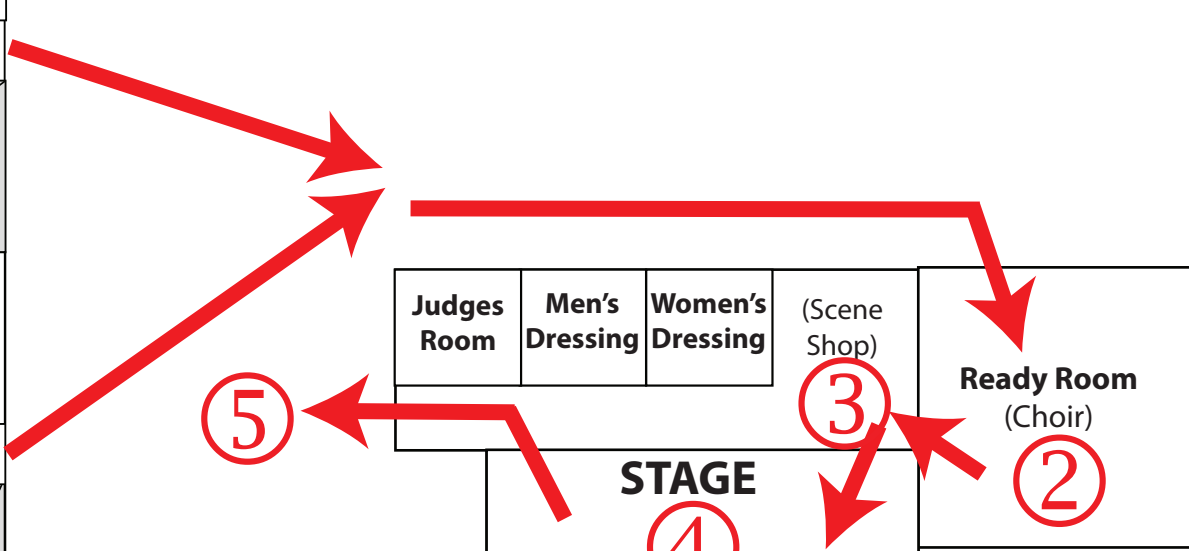

Building 9

APOLLO HIGH SCHOOL

8045 N 47th Ave • Glendale, Arizona

PARKING