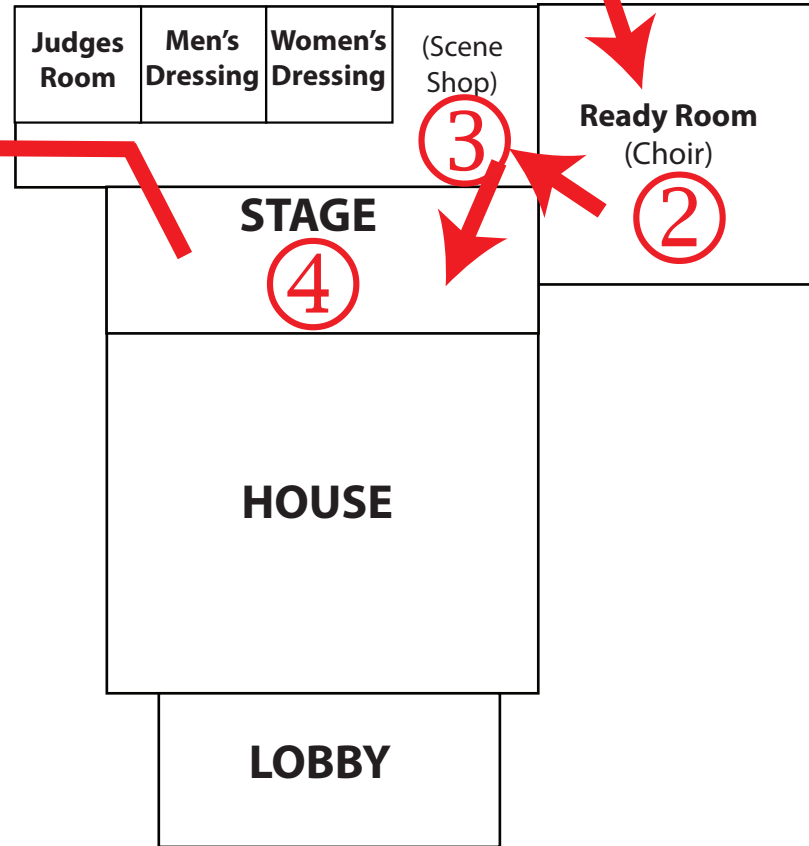

Building 9

APOLLO HIGH SCHOOL

8045 N 47th Ave • Glendale, Arizona

PARKING